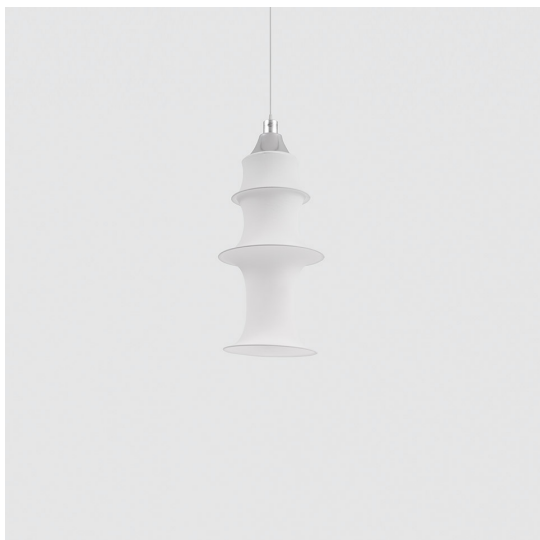

Falkland 85 Suspension - Body Lamp

Bruno Munari

 Dimmerable: 

LUMINAIRE

- Watt: **77W**

Notes

Code related only to electrical part, to be completed with elastic fabric accessory.

DESCRIPTION

Falkland suspension is a lamp with a spontaneous shape that is achieved by the contrasting forces of its components: the tension of a stretched tube of finely woven fabric and the weight of seven different sized metal rings. A single light bulb and aluminium reflector illuminate the curves of the fabric.

PRODUCT CODE: DS2040RIF

FEATURES

- Article Code: **DS2040RIF**
- Colour: **White**
- Installation: **Suspension**
- Material: **Filanca, aluminum**
- Series: **Design Collection, Danese**
- Environment: **Indoor**
- design by: **Bruno Munari**

DIMENSIONS

- Height: **cm 85**
- Diameter: **cm 40**
- Base Diameter: **cm 5.7**
- Max Height from ceiling: **cm 200**

NOT INCLUDED SOURCES

- Category: **HALO**
- Number: **1**
- Watt: **77W**
- Socket: **E27**
- Class: **A**