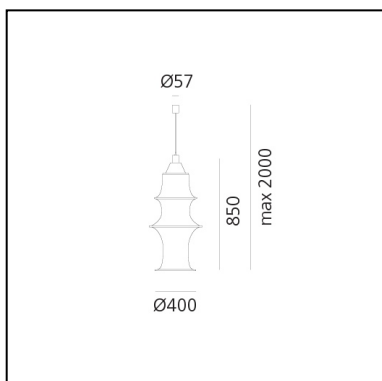

Falkland 85 Suspension - Body Lamp

Bruno Munari

 Dimmerable: 

LUMINAIRE

- Watt: **77W**

Notes

Code related only to electrical part, to be completed with elastic fabric accessory.

DESCRIPTION

Falkland suspension is a lamp with a spontaneous shape that is achieved by the contrasting forces of its components: the tension of a stretched tube of finely woven fabric and the weight of seven different sized metal rings. A single light bulb and aluminium reflector illuminate the curves of the fabric.

PRODUCT CODE: DS2040RIF

FEATURES

- Article Code: **DS2040RIF**
- Colour: **White**
- Installation: **Suspension**
- Material: **Filanca, aluminum**
- Series: **Design Collection, Danese**
- Environment: **Indoor**
- design by: **Bruno Munari**

DIMENSIONS

- Height: **cm 85**
- Diameter: **cm 40**
- Base Diameter: **cm 5.7**
- Max Height from ceiling: **cm 200**

NOT INCLUDED SOURCES

- Category: **HALO**
- Number: **1**
- Watt: **77W**
- Socket: **E27**
- Class: **A**